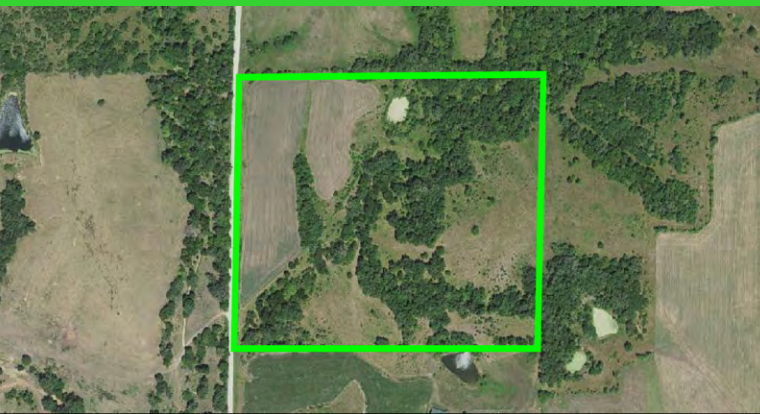

45 ACRES +/- LONG CREEK TWP

LANDPROZ

Agricultural & Recreational Real Estate / Auctions / Farm Management

LAND LISTING Decatur County, IA

#1734 Binning Farm

If you have been looking for a smaller parcel in Decatur County here is your rare chance to own a 45 acre farm. This farm is in an area that consistently produces trophy whitetails and turkeys and is less than a mile from the Dekalb wildlife area which has over two thousand acres of public hunting. This is a beautiful farm that has barely been hunted over the last several years. With a really nice mix of mature hardwood timber and grassy south slope and several open areas for food plots, this property has everything those big Iowa whitetails need. It also has two ponds, one of which is 15 feet deep and will be stocked with crappie and bass. A wet weather creek that flows through the middle of the farm creates a travel corridor and cover. There are 10 acres of alfalfa that is currently being cash rented generating \$1,000 per year and also acts as a food plot. An additional 7 acres that can be cropped or put into alfalfa to produce more income or planted to food plots for the wildlife