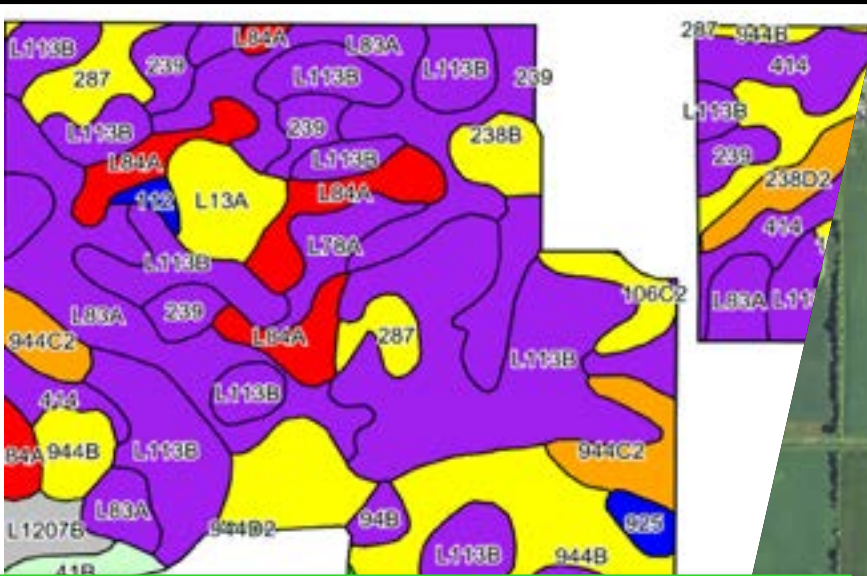

157 ACRES+/-

FREEBORN COUNTY, MN

Listing Price: \$1,000,000 or \$6,365/acre

#1884 Farm

This farm offers great soil types with a CPI of 88.5. Great location, near I-35 and access off a blacktop road. For more information call Greg Jensen at 507-383-1067.

Property Features

- CPI of 88.5
- Nearly all tillable
- Located on a black top road
- 2020 Real Estate Taxes \$7,954

LANDPROZ

GREG JENSEN

**LANDPROZ BROKER
AUCTIONEER**
Minnesota and Iowa
507-383-1067
gregjensen@landproz.com