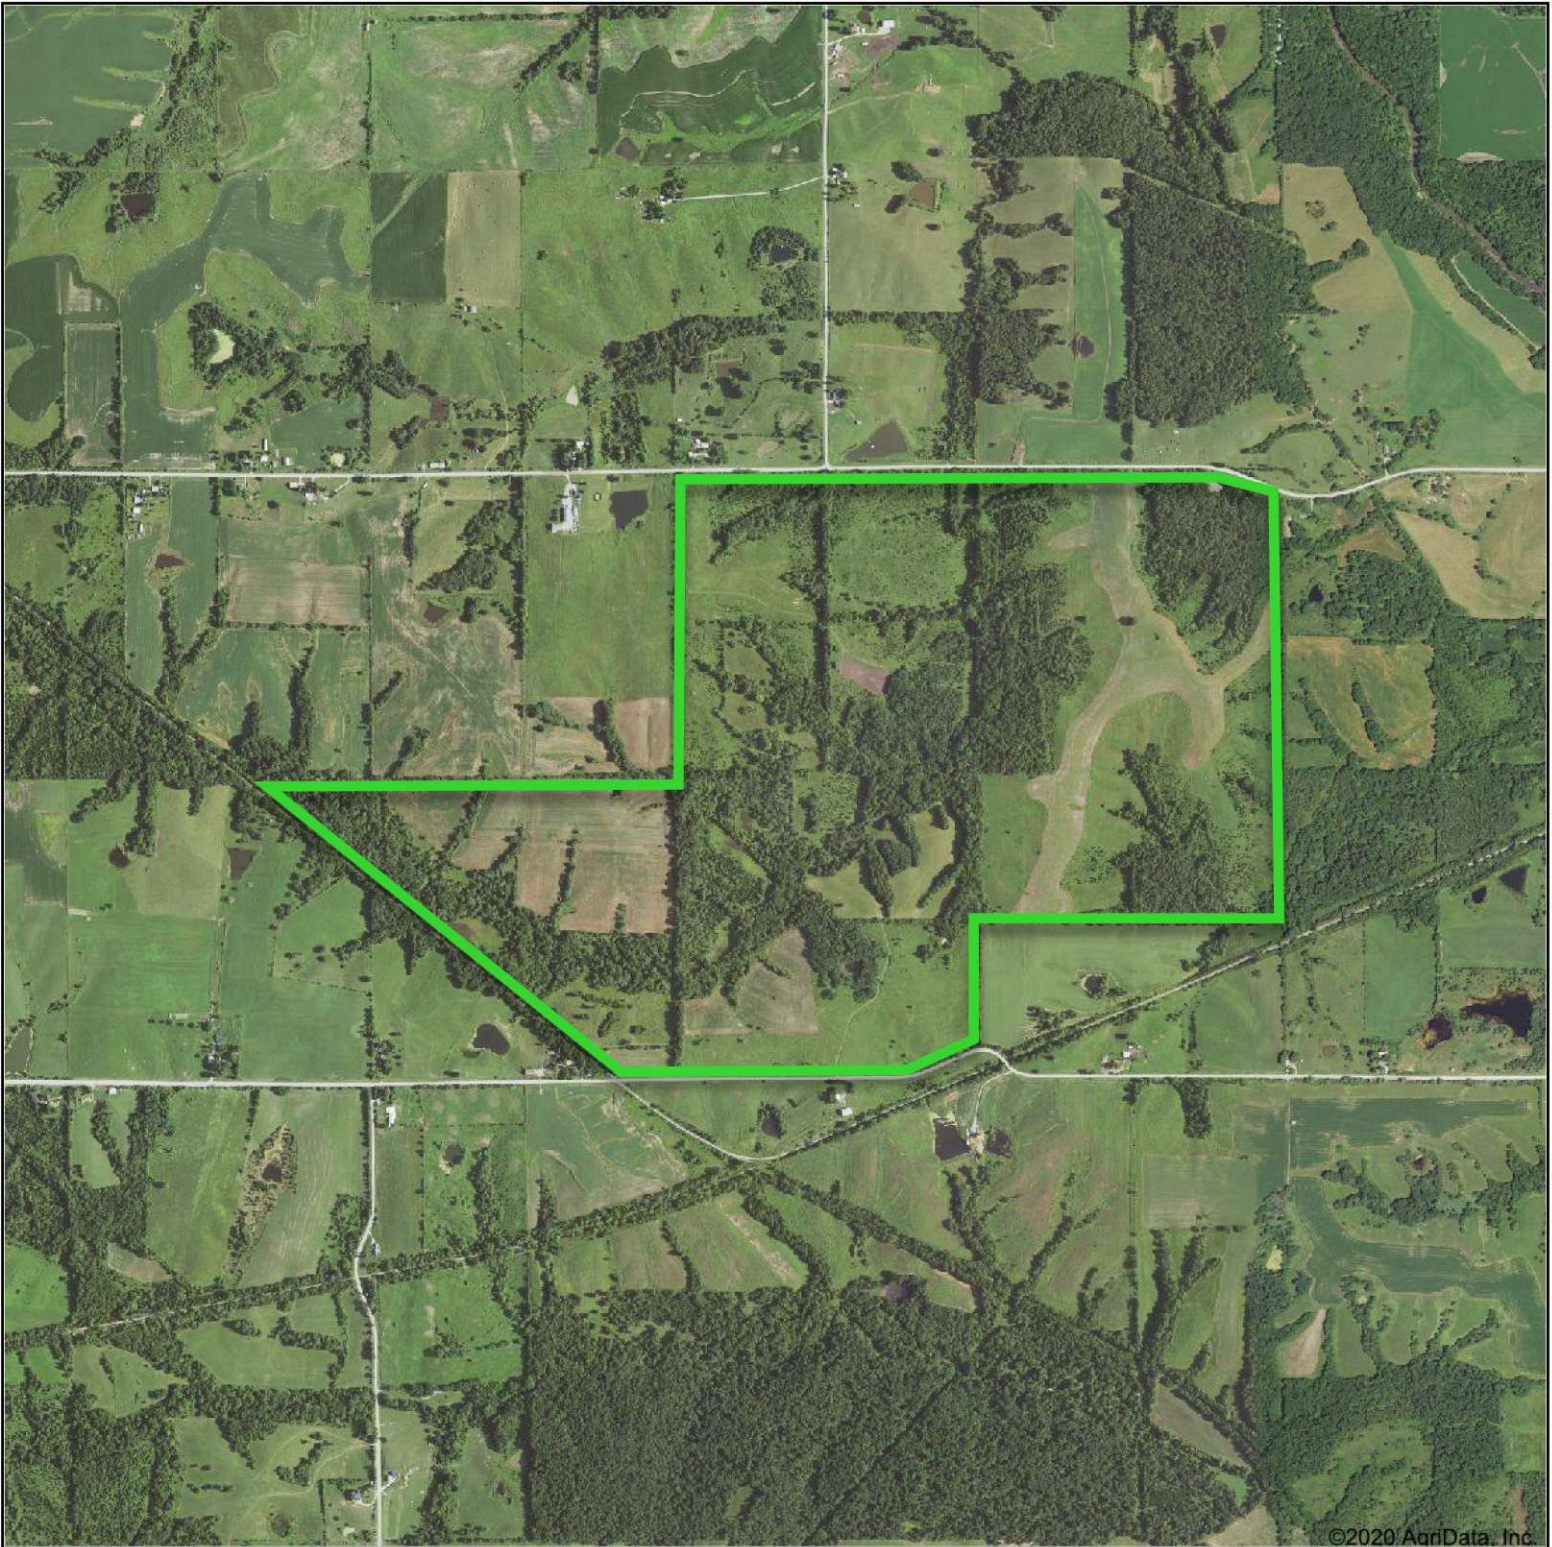

Aerial Map

©2020 AgriData, Inc.

LANDPROZ.COM
Agricultural & Recreational Real Estate / Auctions / Farm Management

Map Center: 40° 42' 11.92, -92° 48' 59.79

0ft 1908ft 3817ft

Maps Provided By:
 **surety**[®]
CUSTOMIZED ONLINE MAPPING
© AgriData, Inc. 2020 www.AgriDataInc.com

9-68N-17W
Appanoose County
Iowa

7/6/2020