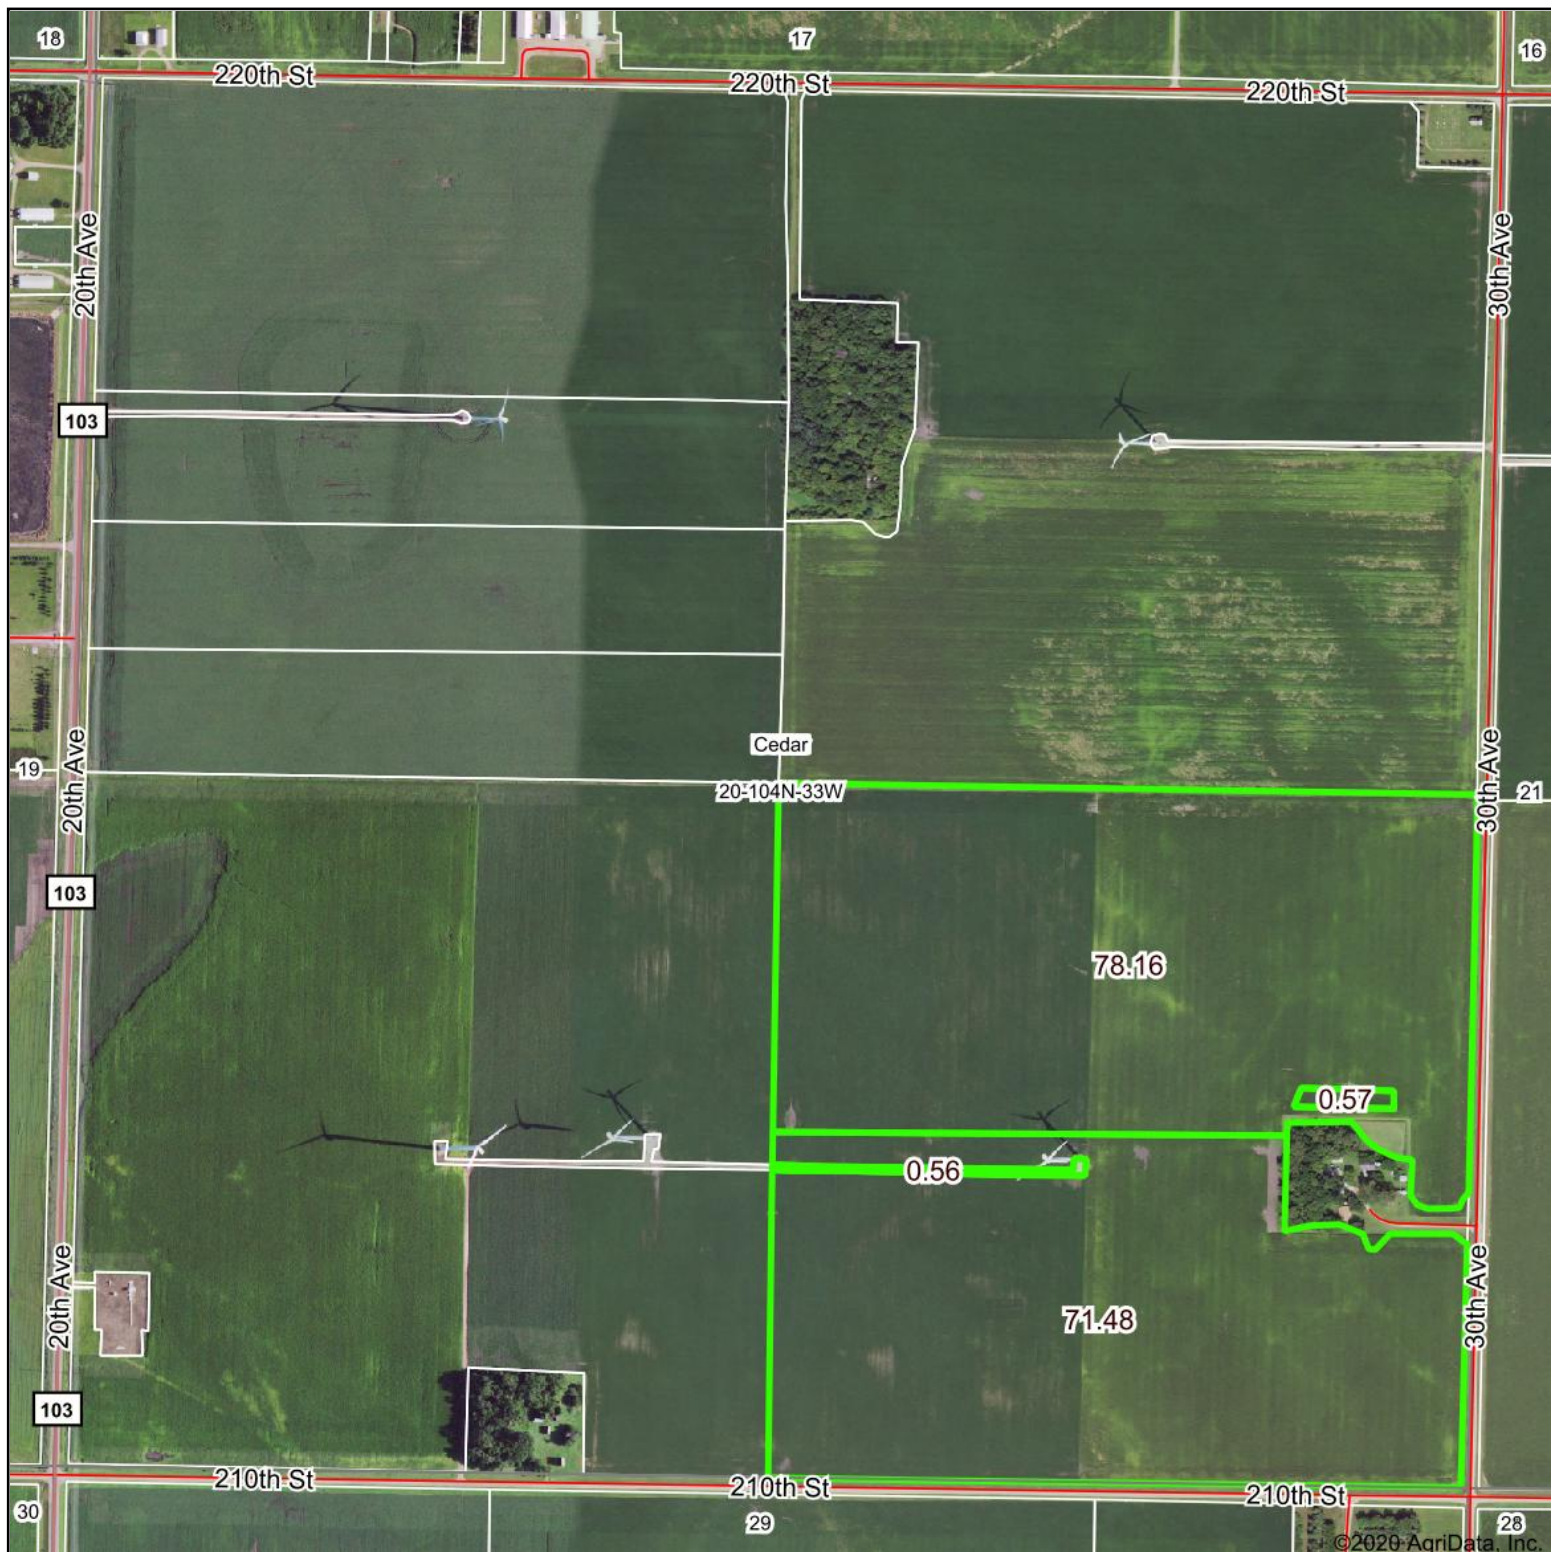

Aerial Map

LANDPROZ.COM
Agricultural & Recreational Real Estate / Auctions / Farm Management

Map Center: 43° 47' 52.43, -94° 49' 27.79

20-104N-33W
Martin County
Minnesota

Maps Provided By:

CUSTOMIZED ONLINE MAPPING
© AgriData, Inc. 2020 www.AgriDataInc.com

9/23/2020

Field borders provided by Farm Service Agency as of 5/21/2008.