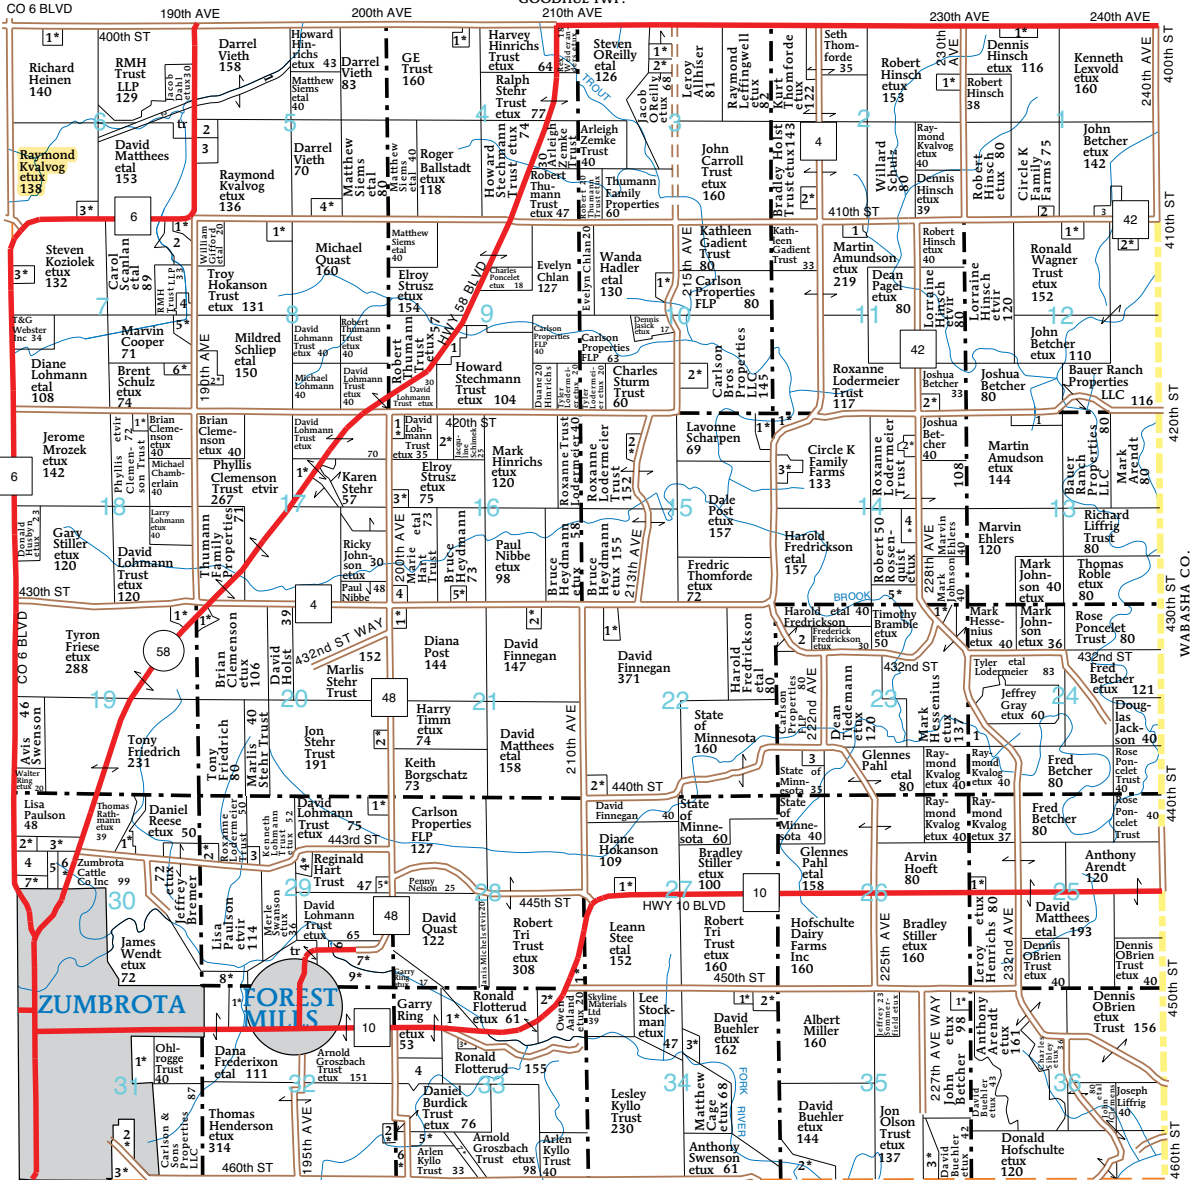

T-110-N

ZUMBROTA PLAT

(Landowners)

R-15-W

PINE ISLAND TWP.