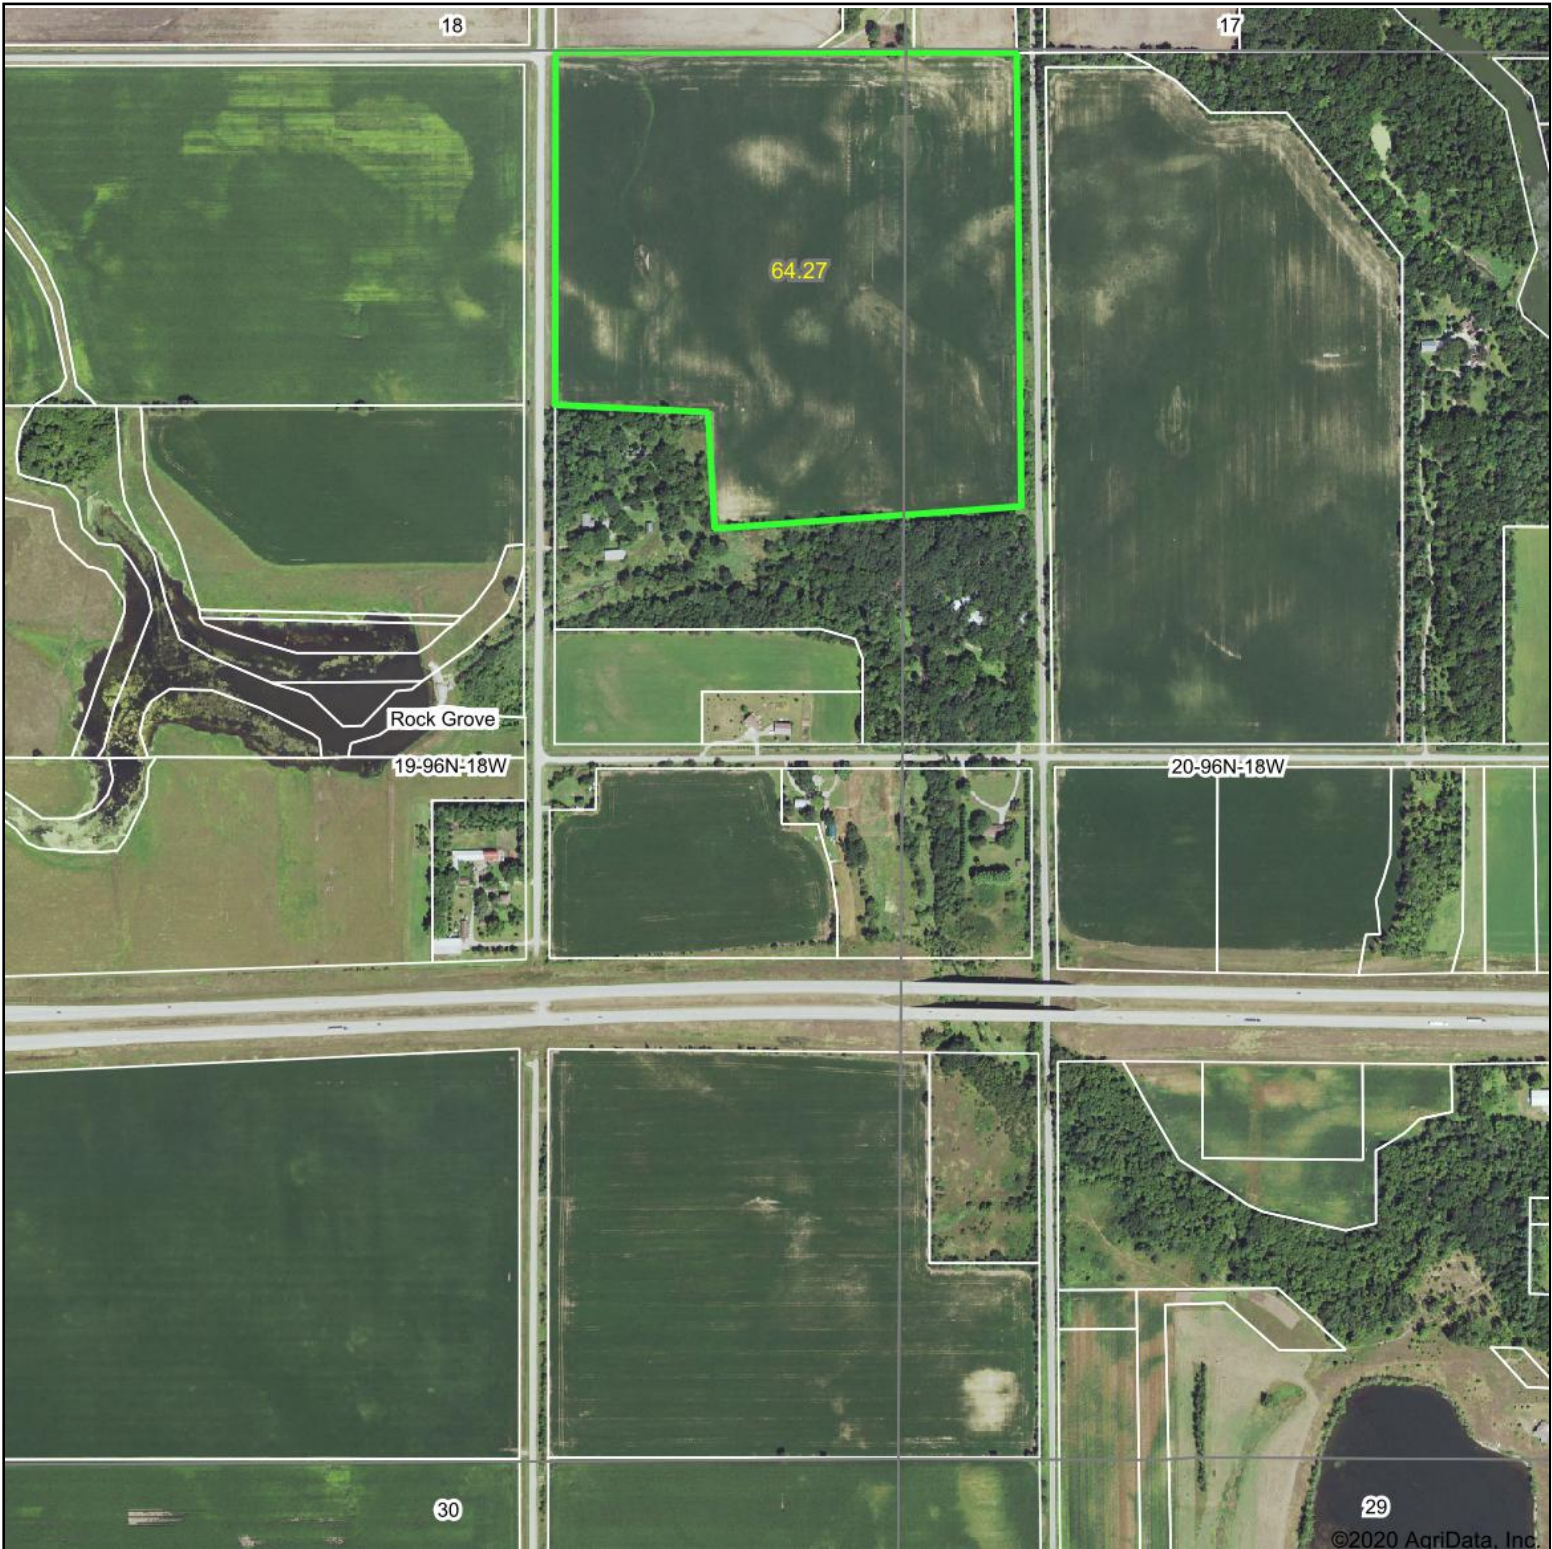

Aerial Map

LANDPROZ.COM
Agricultural & Recreational Real Estate / Auctions / Farm Management

Map Center: 43° 7' 8.34, -93° 0' 21.12

19-96N-18W
Floyd County
Iowa

11/11/2020

Maps Provided By:
 **surety**[®]
CUSTOMIZED ONLINE MAPPING
© AgriData, Inc. 2020 www.AgriDataInc.com

Field borders provided by Farm Service Agency as of 5/21/2008.