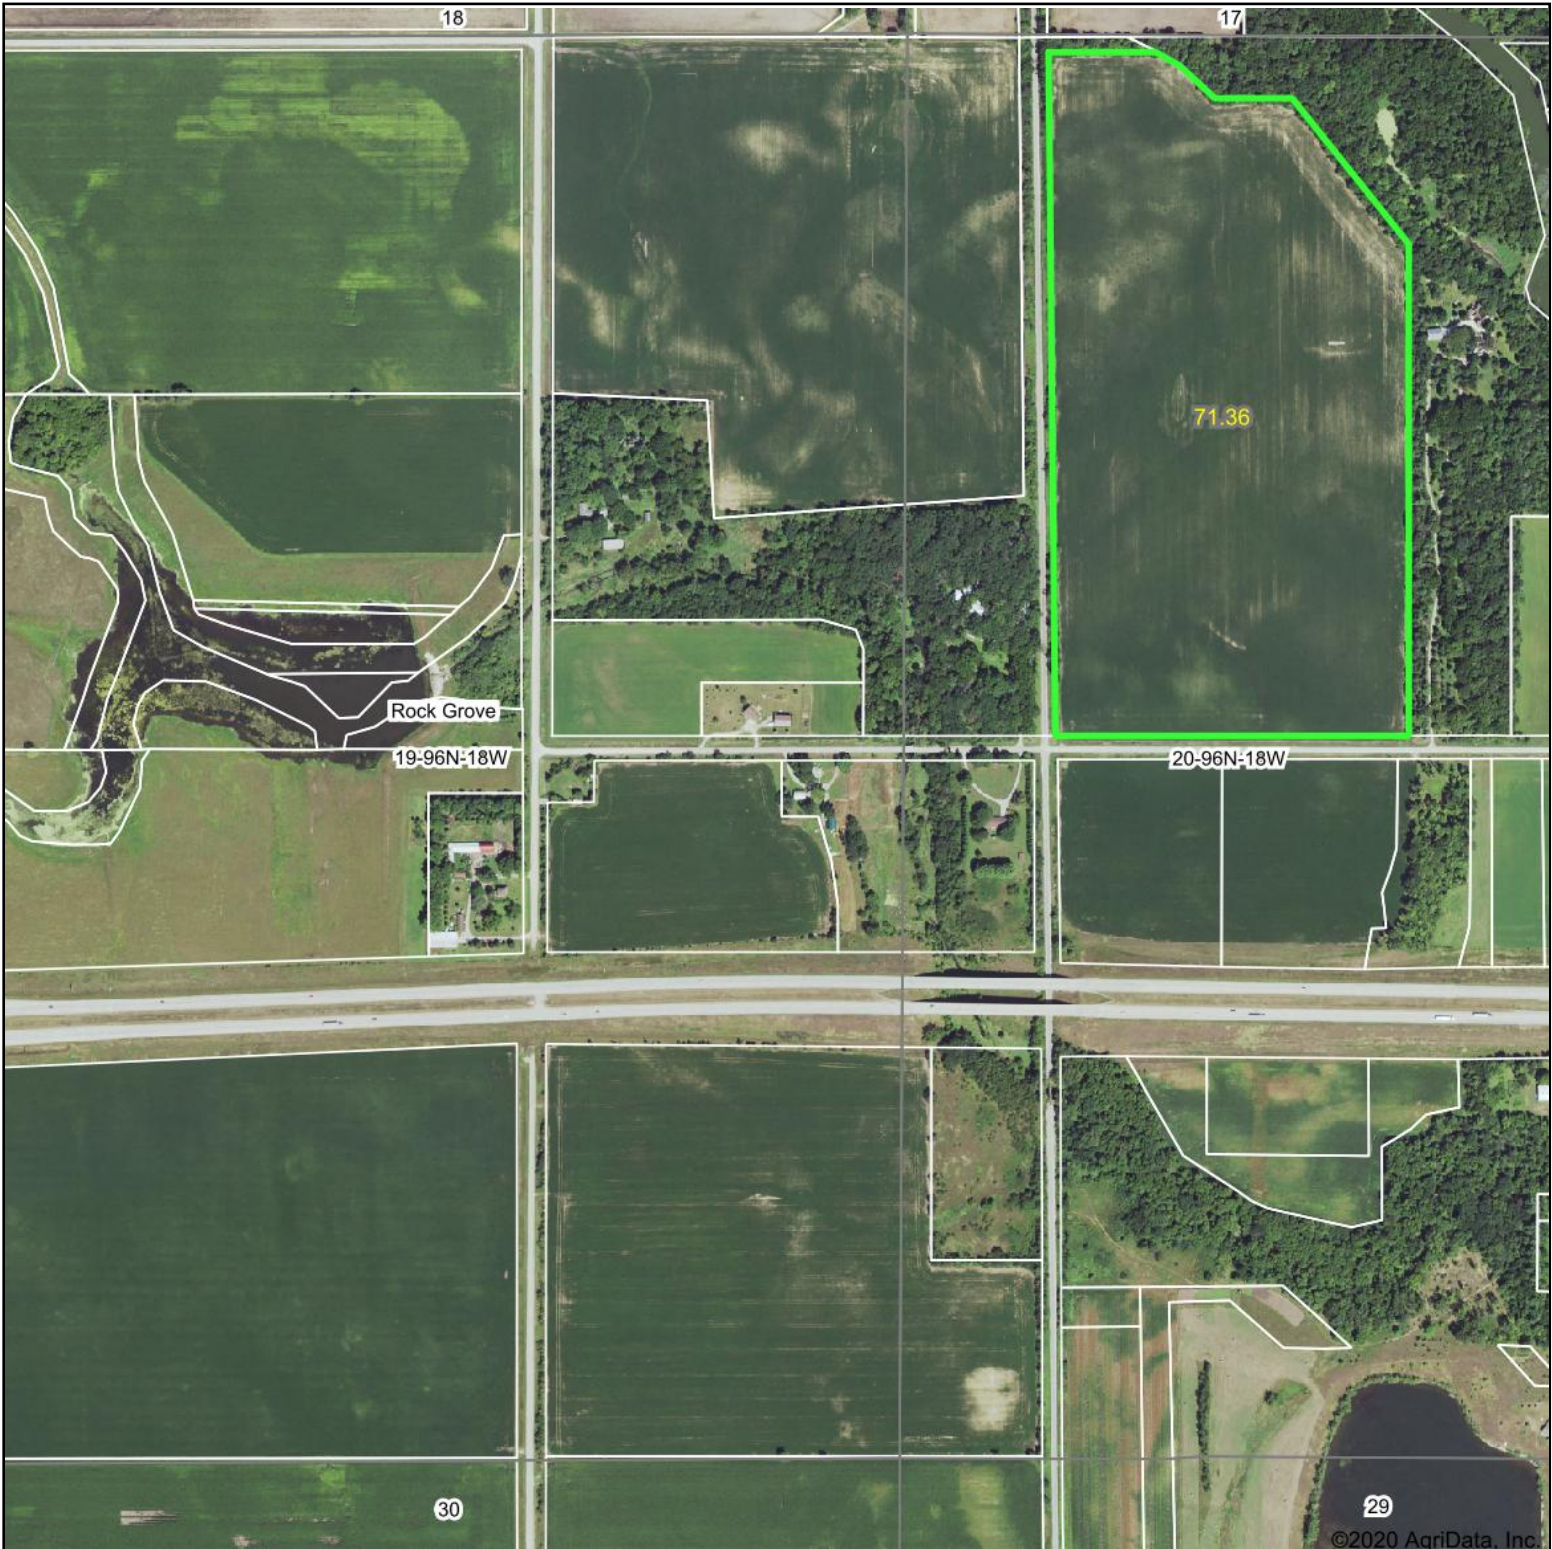

Aerial Map

LANDPROZ.COM
Agricultural & Recreational Real Estate / Auctions / Farm Management

Map Center: 43° 7' 8.05, -93° 0' 21.12

19-96N-18W
Floyd County
Iowa

11/11/2020

Maps Provided By:
 **surety**[®]
CUSTOMIZED ONLINE MAPPING
© AgriData, Inc. 2020 www.AgriDataInc.com

Field borders provided by Farm Service Agency as of 5/21/2008.