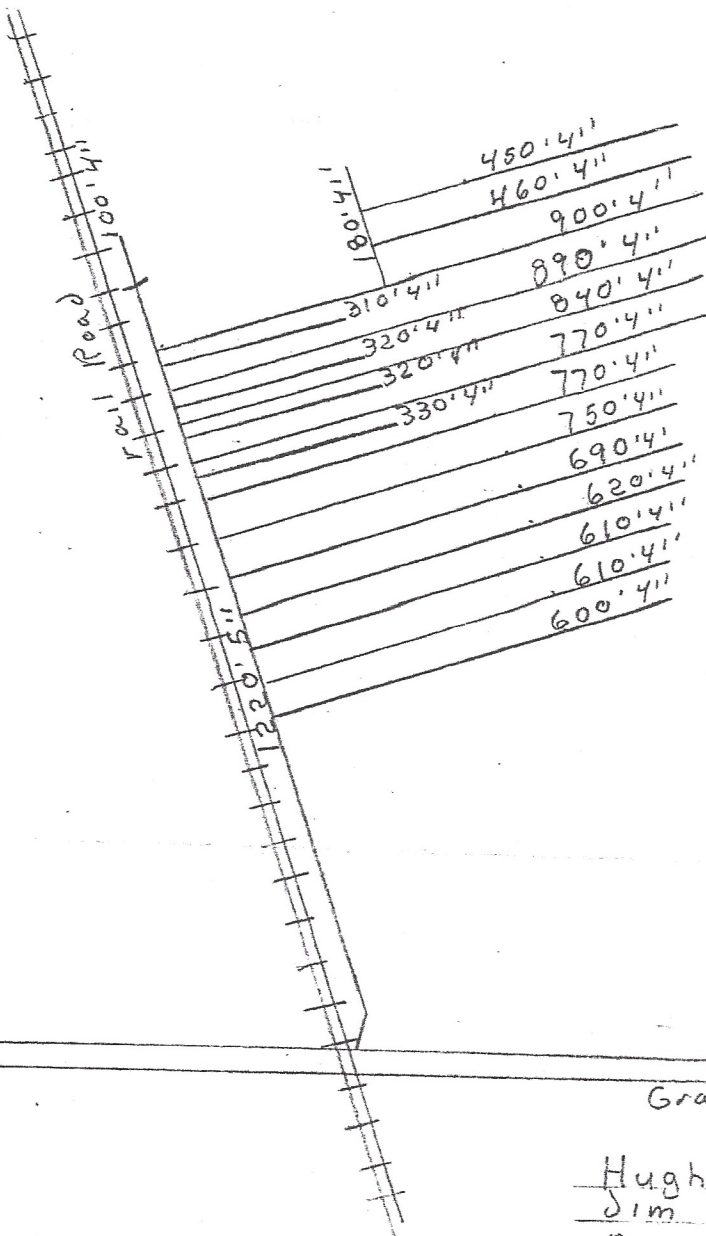

N

Gravel Road - 165 ft

Hugh Whitesell Farm  
 Jim Howe renter  
 Apr. 2009  
 Schufar Bros Tiling Inc.  
 lines spaced 60'

4" - 10520  
 5" -