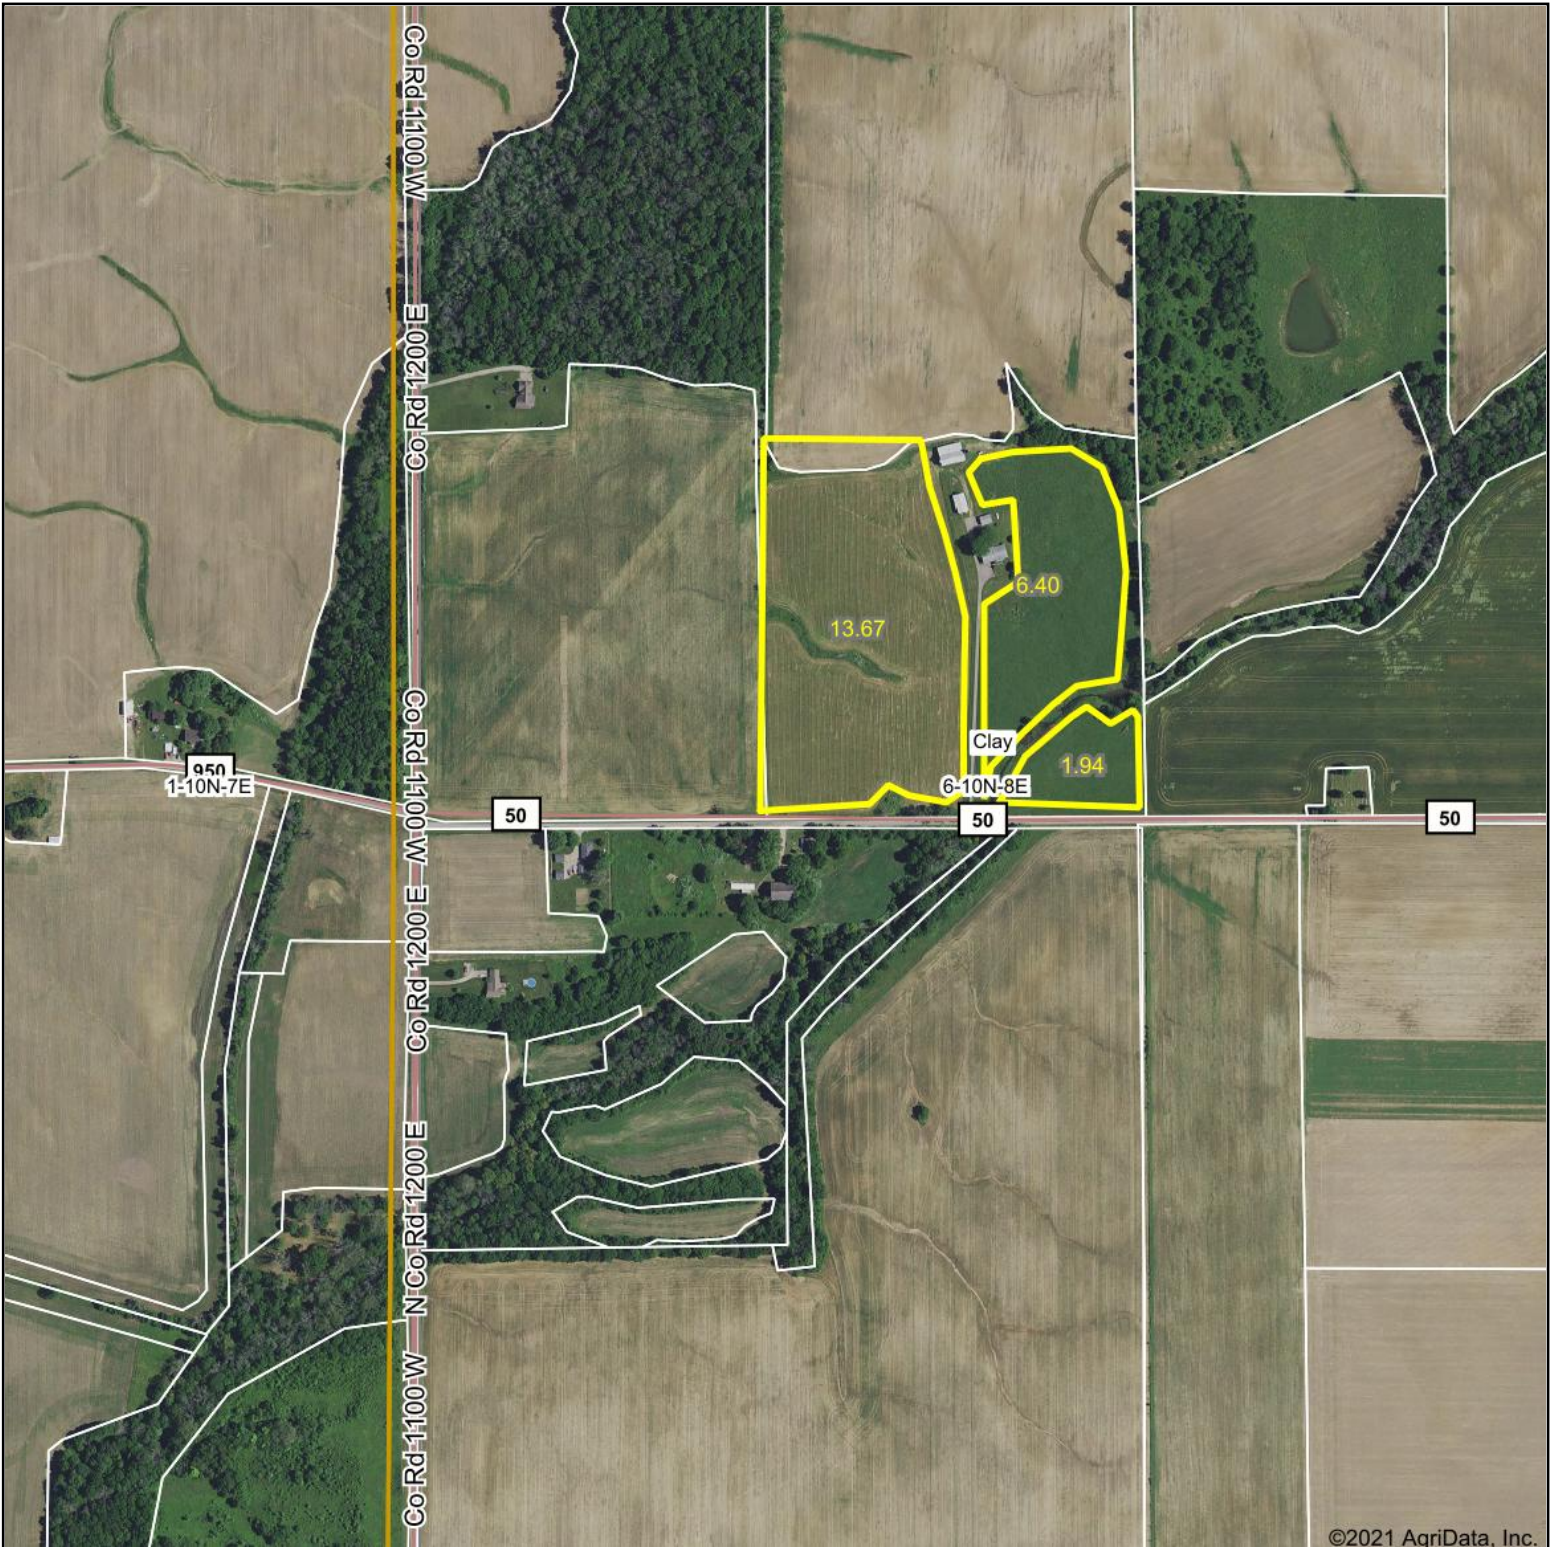

Tract 3 Pasture Aerial Map

©2021 AgriData, Inc.

LANDPROZ.COM
Agricultural & Recreational Real Estate / Auctions / Farm Management

Map Center: 39° 20' 32.06, -85° 40' 51.35

6-10N-8E
Decatur County
Indiana

1/26/2021

Maps Provided By:
 **surety**[®]
CUSTOMIZED ONLINE MAPPING
© AgriData, Inc. 2021 www.AgriDataInc.com

Field borders provided by Farm Service Agency as of 5/21/2008.