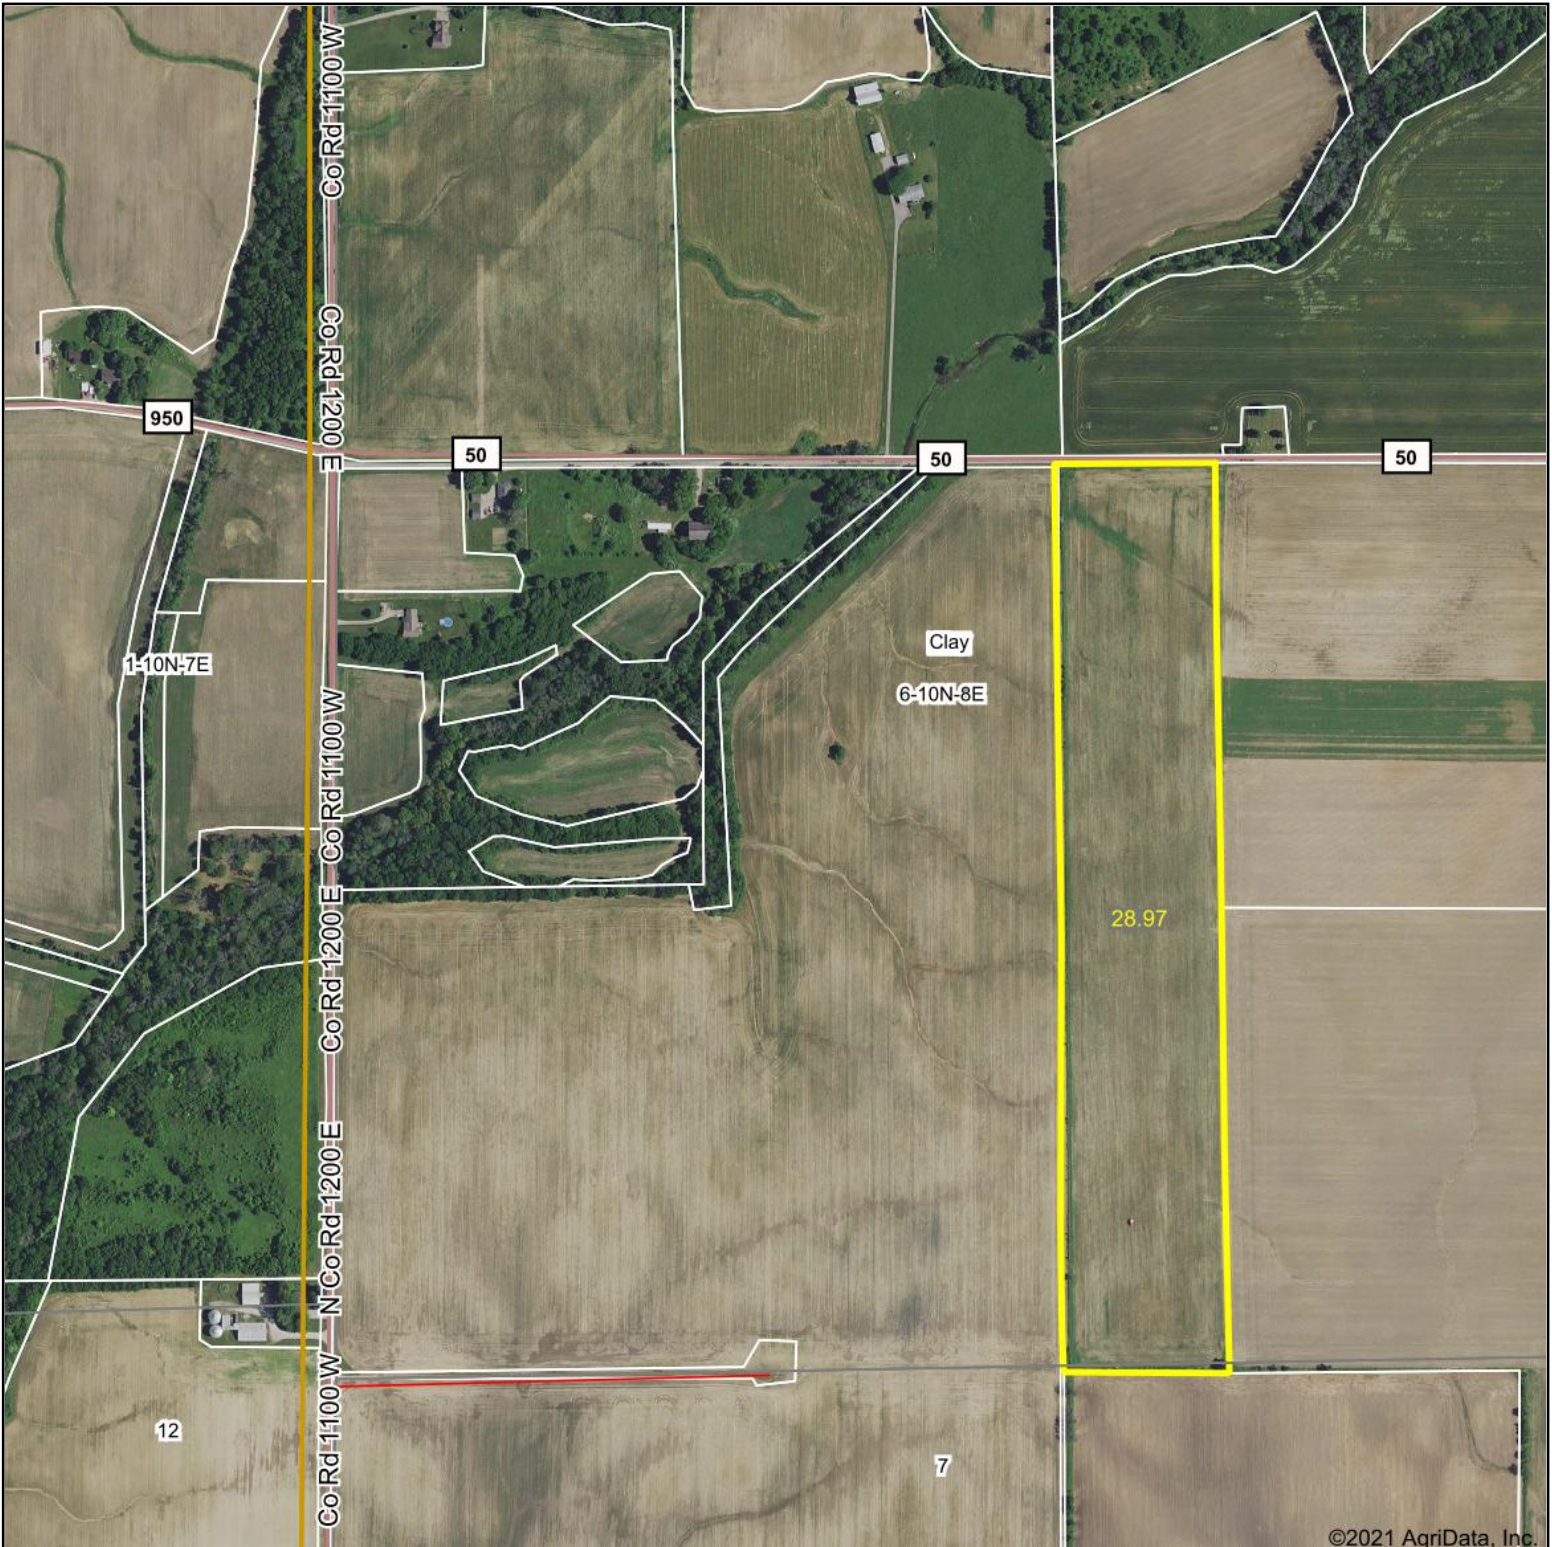

Tract 4 Aerial Map

©2021 AgriData, Inc.

LANDPROZ.COM
Agricultural & Recreational Real Estate / Auctions / Farm Management

Map Center: 39° 20' 21.6, -85° 40' 48.42

6-10N-8E
Decatur County
Indiana

1/26/2021

Maps Provided By:
surety
CUSTOMIZED ONLINE MAPPING
© AgriData, Inc. 2021 www.AgriDataInc.com

Field borders provided by Farm Service Agency as of 5/21/2008.