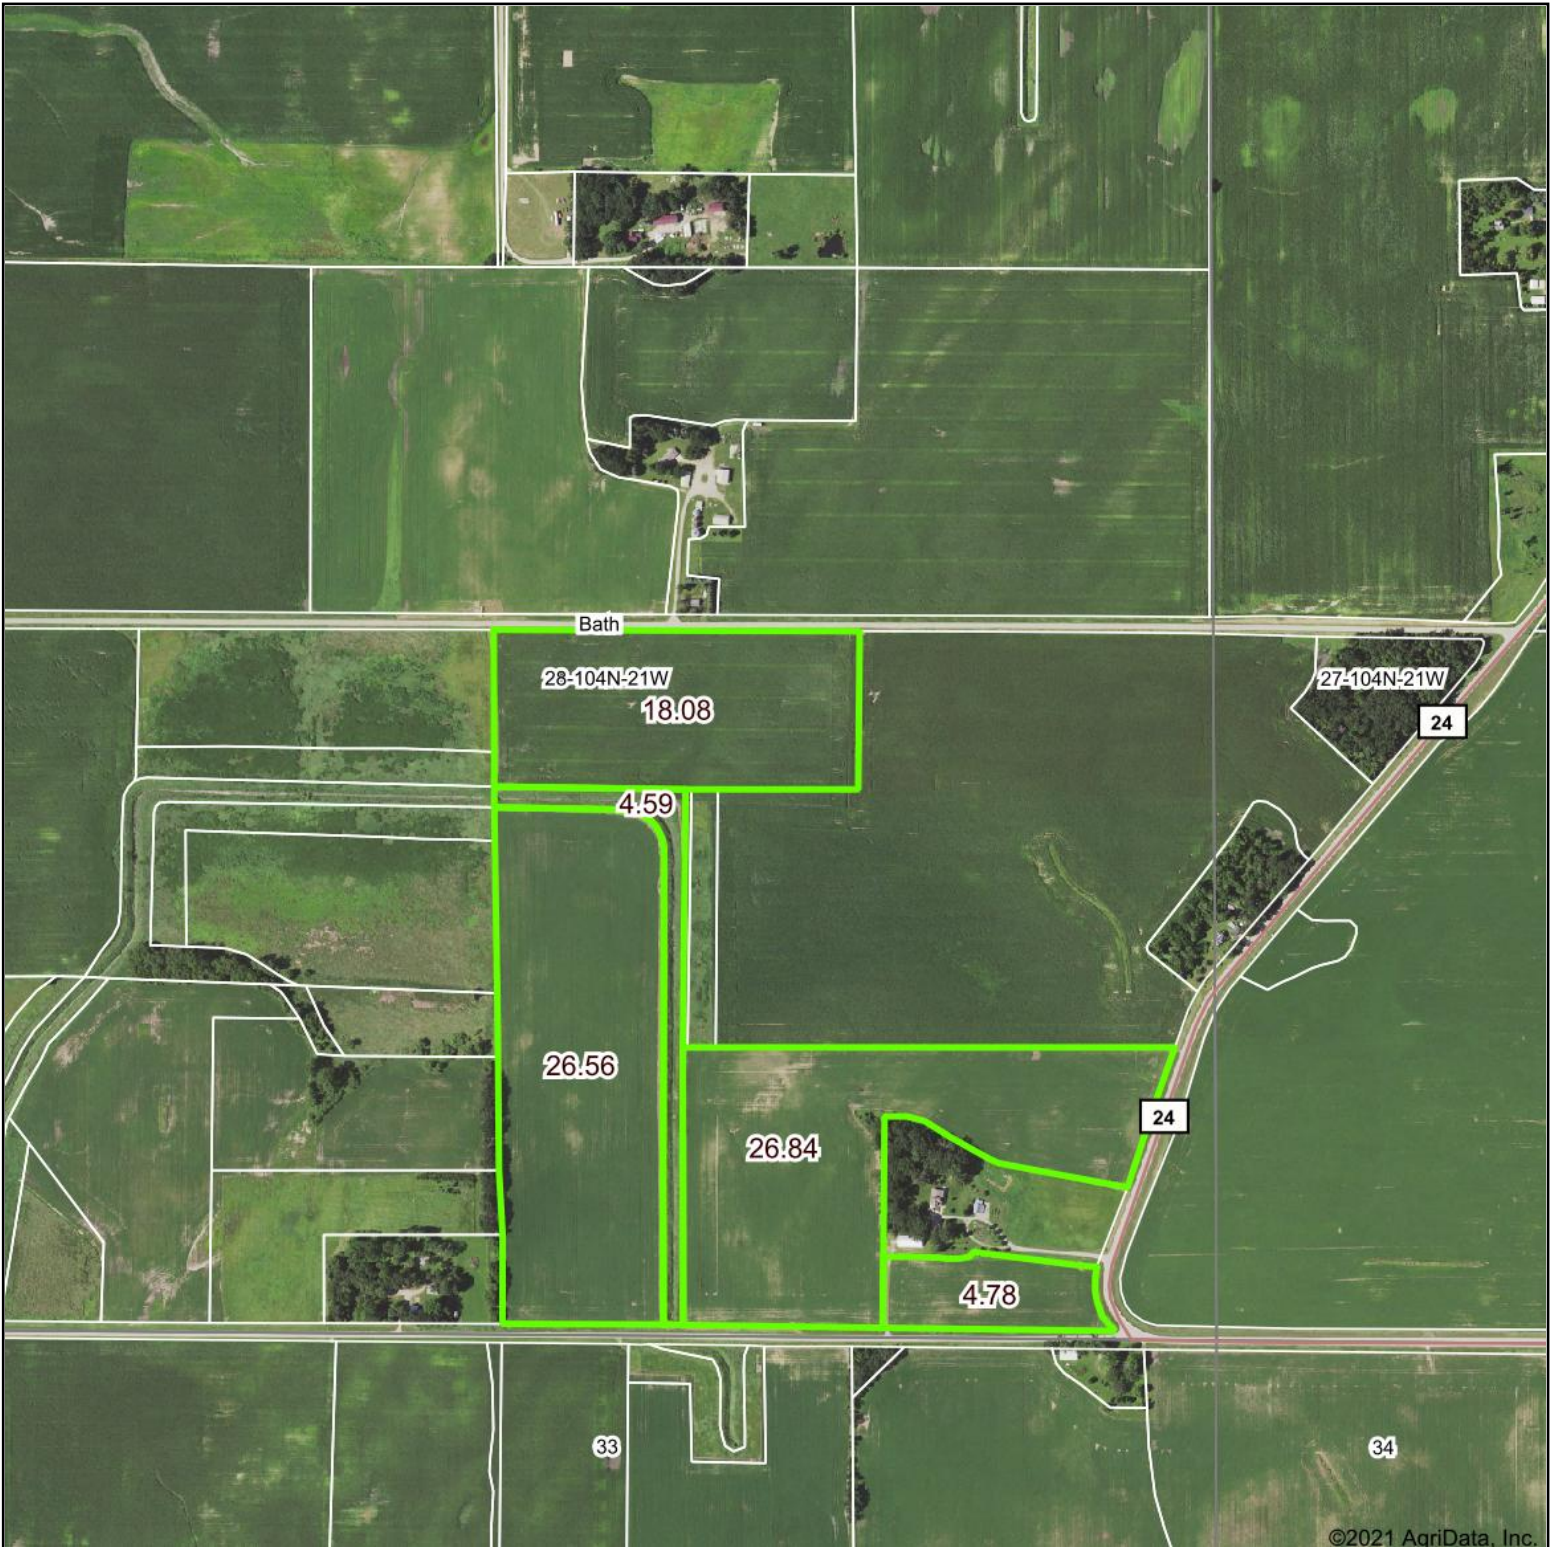

Aerial Map

©2021 AgriData, Inc.

LANDPROZ.COM
Agricultural & Recreational Real Estate / Auctions / Farm Management

Map Center: 43° 46' 49.43, -93° 21' 19.34

28-104N-21W
Freeborn County
Minnesota

5/26/2021

Maps Provided By:
 **surety**[®]
CUSTOMIZED ONLINE MAPPING
© AgriData, Inc. 2021 www.AgriDataInc.com

Field borders provided by Farm Service Agency as of 5/21/2008.