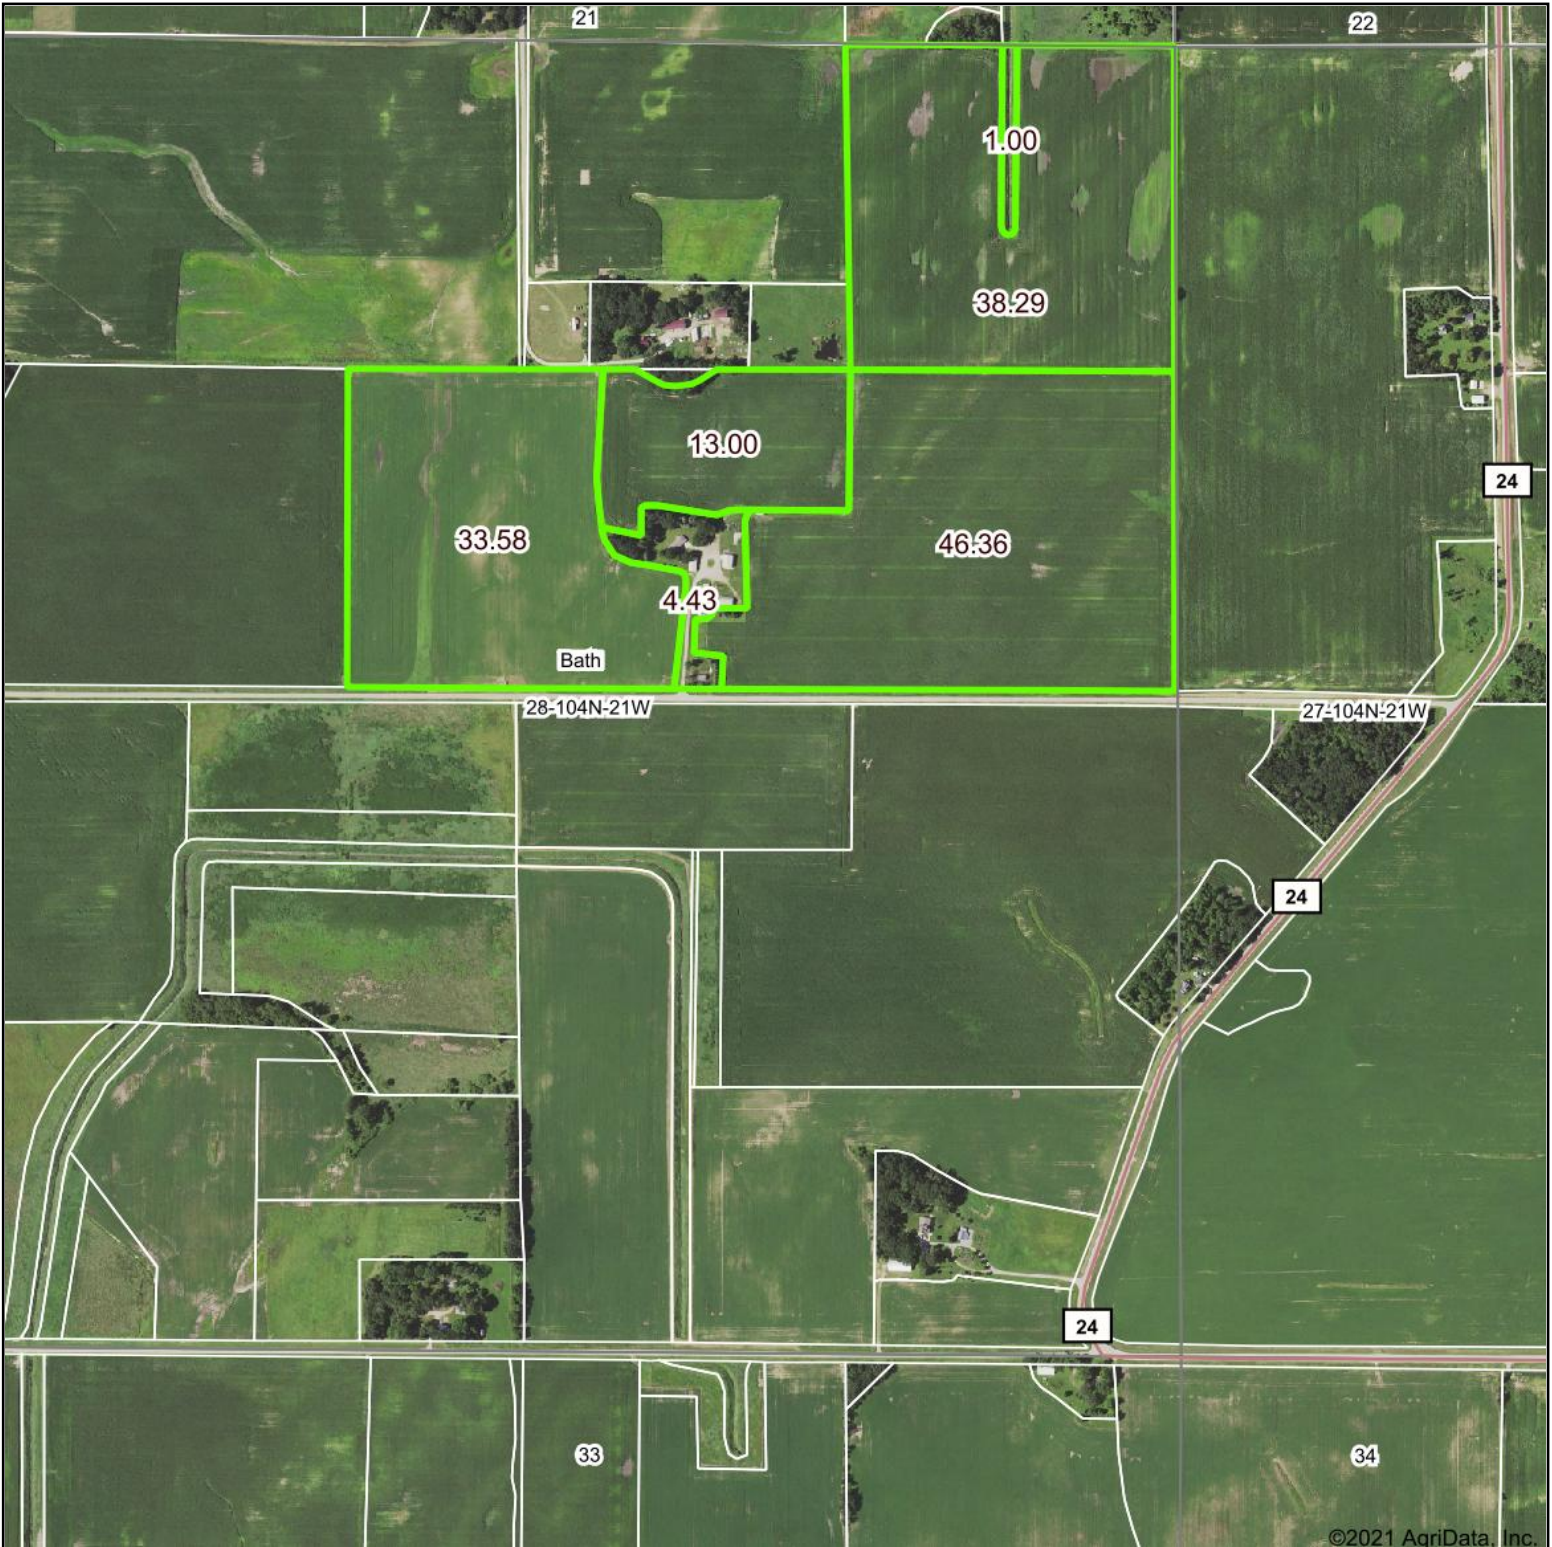

Aerial Map

©2021 AgriData, Inc.

LANDPROZ.COM
Agricultural & Recreational Real Estate / Auctions / Farm Management

Map Center: 43° 46' 51.87, -93° 21' 19.34

28-104N-21W
Freeborn County
Minnesota

5/26/2021

Maps Provided By:

© AgriData, Inc. 2021 www.AgriDataInc.com

Field borders provided by Farm Service Agency as of 5/21/2008.