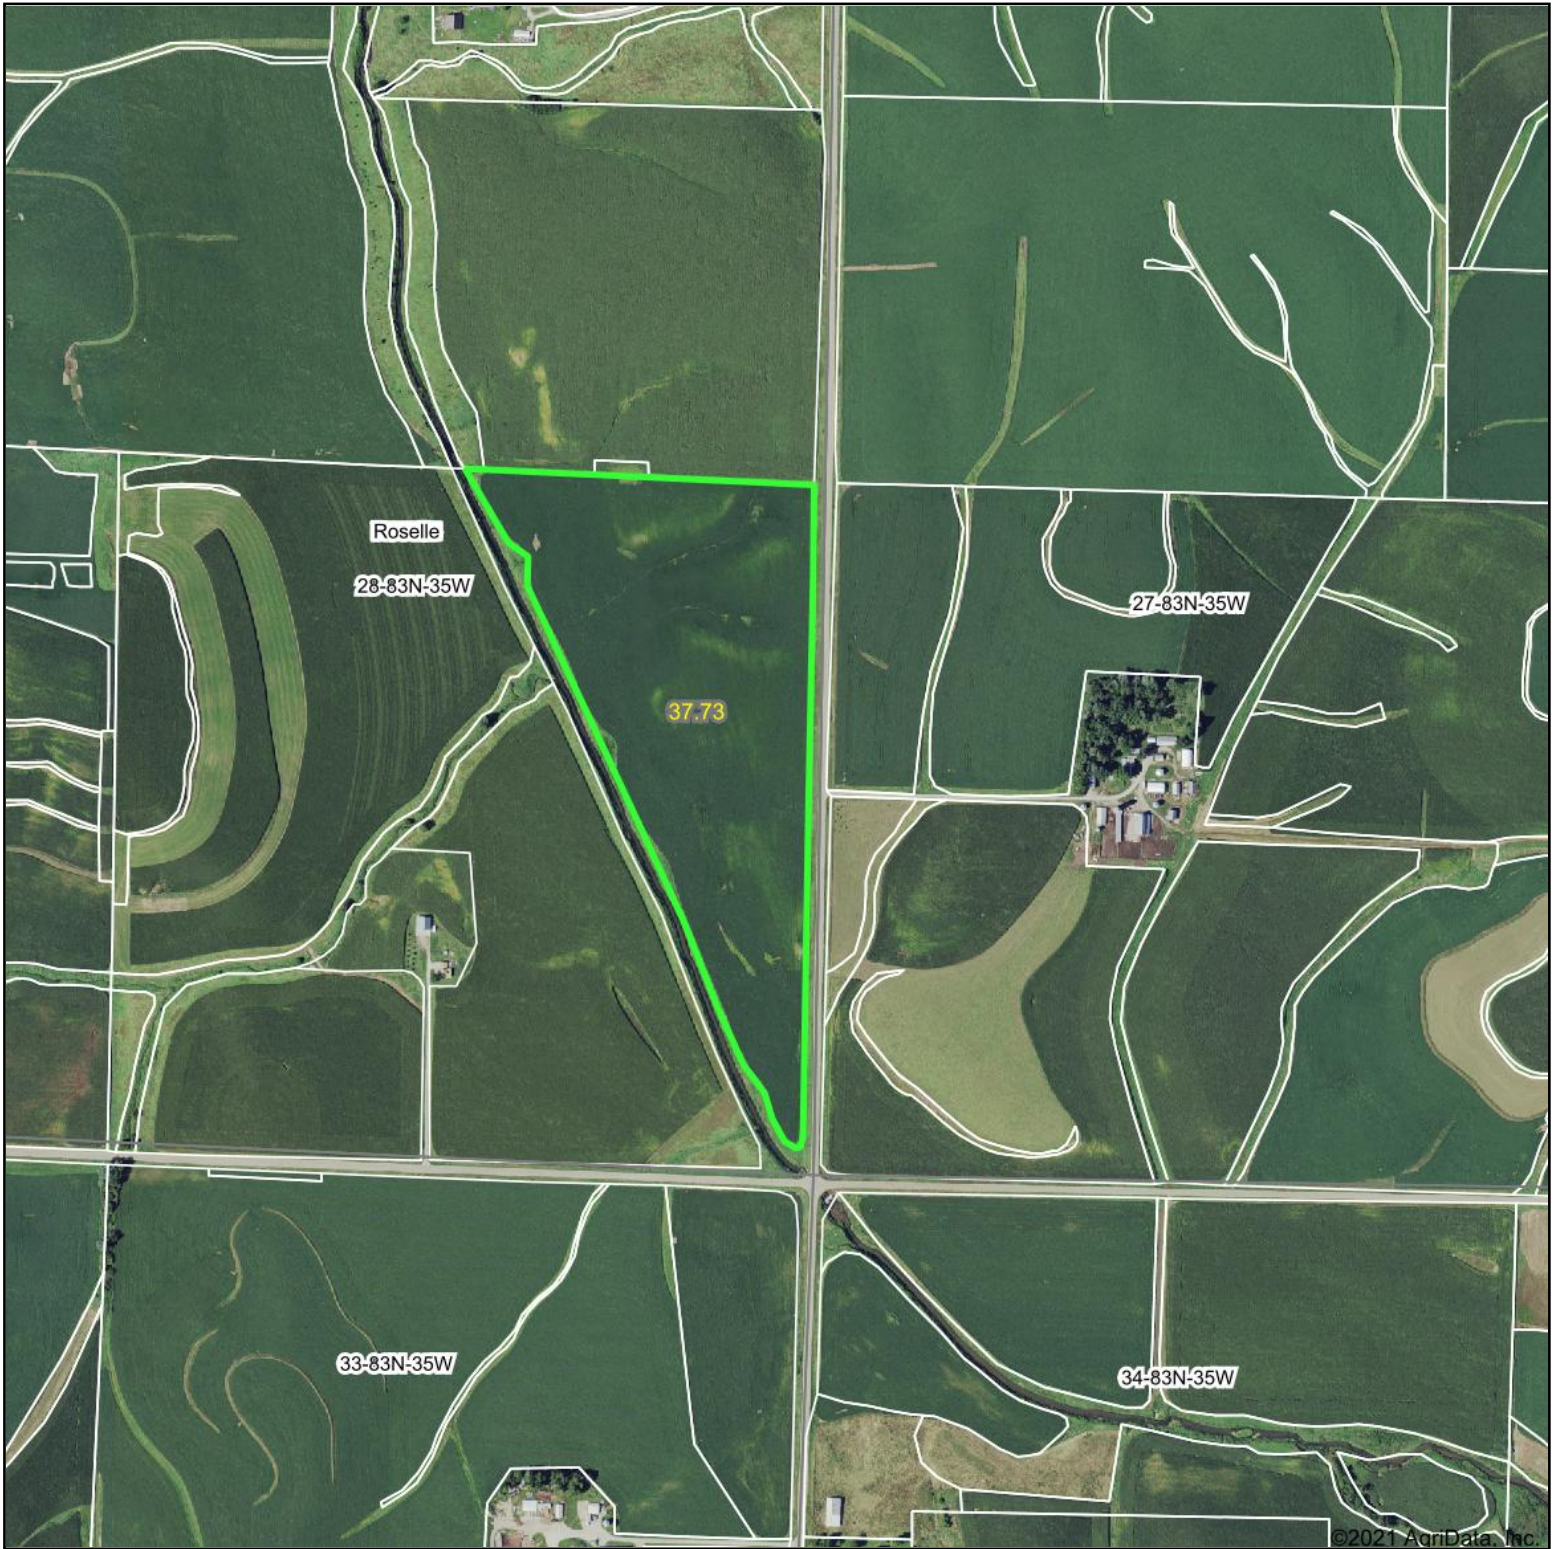

Aerial Map

©2021 AgriData, Inc.

LANDPROZ.COM
Agricultural & Recreational Real Estate / Auctions / Farm Management

Map Center: 41° 58' 7.24, -94° 55' 6.71

28-83N-35W
Carroll County
Iowa

5/7/2021

Maps Provided By:
 **surety**
CUSTOMIZED ONLINE MAPPING
© AgriData, Inc. 2021 www.AgriDataInc.com

Field borders provided by Farm Service Agency as of 5/21/2008.