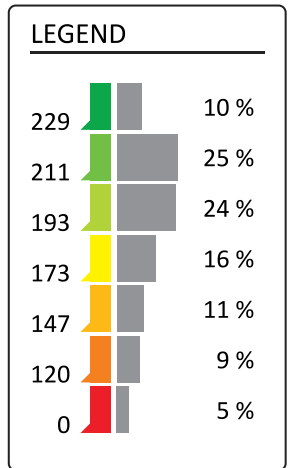

**Grower:** LMFF

**Boundary Area:** 49.5 acre

**Farm:** Darrel Stoltz

**Harvest Area:** 49.0 acre

**Field:** Stoltz

**Harvest Date:** 2020-10-08

**2020 / Soybeans / Yield**

**Minimum:** 5.10 bu/ac    **Maximum:** 80.84 bu/ac    **Average:** 56.41 bu/ac    **Total:** 2766.9 bu

## 2021 Corn: Harvest

Layer: Dry Yield

**Stoltz**

LMFF | Darrel Stoltz

Operation Dates: 11/08/2021 - 11/08/2021

AGRONOMIC DATA	
<b>TOTAL DRY YIELD</b>	<b>AVG. WET WEIGHT</b>
9,327.54 bu	10,703.1 lb/ac
<b>AVG. DRY YIELD</b>	
188.28 bu/ac	
<b>AVG. MSTR</b>	
16.06 %	
<b>AVG. SPEED</b>	
4.35 mi/h	
<b>AREA WORKED</b>	
49.54 ac	
<b>WET WEIGHT</b>	
530,231.46 lb	