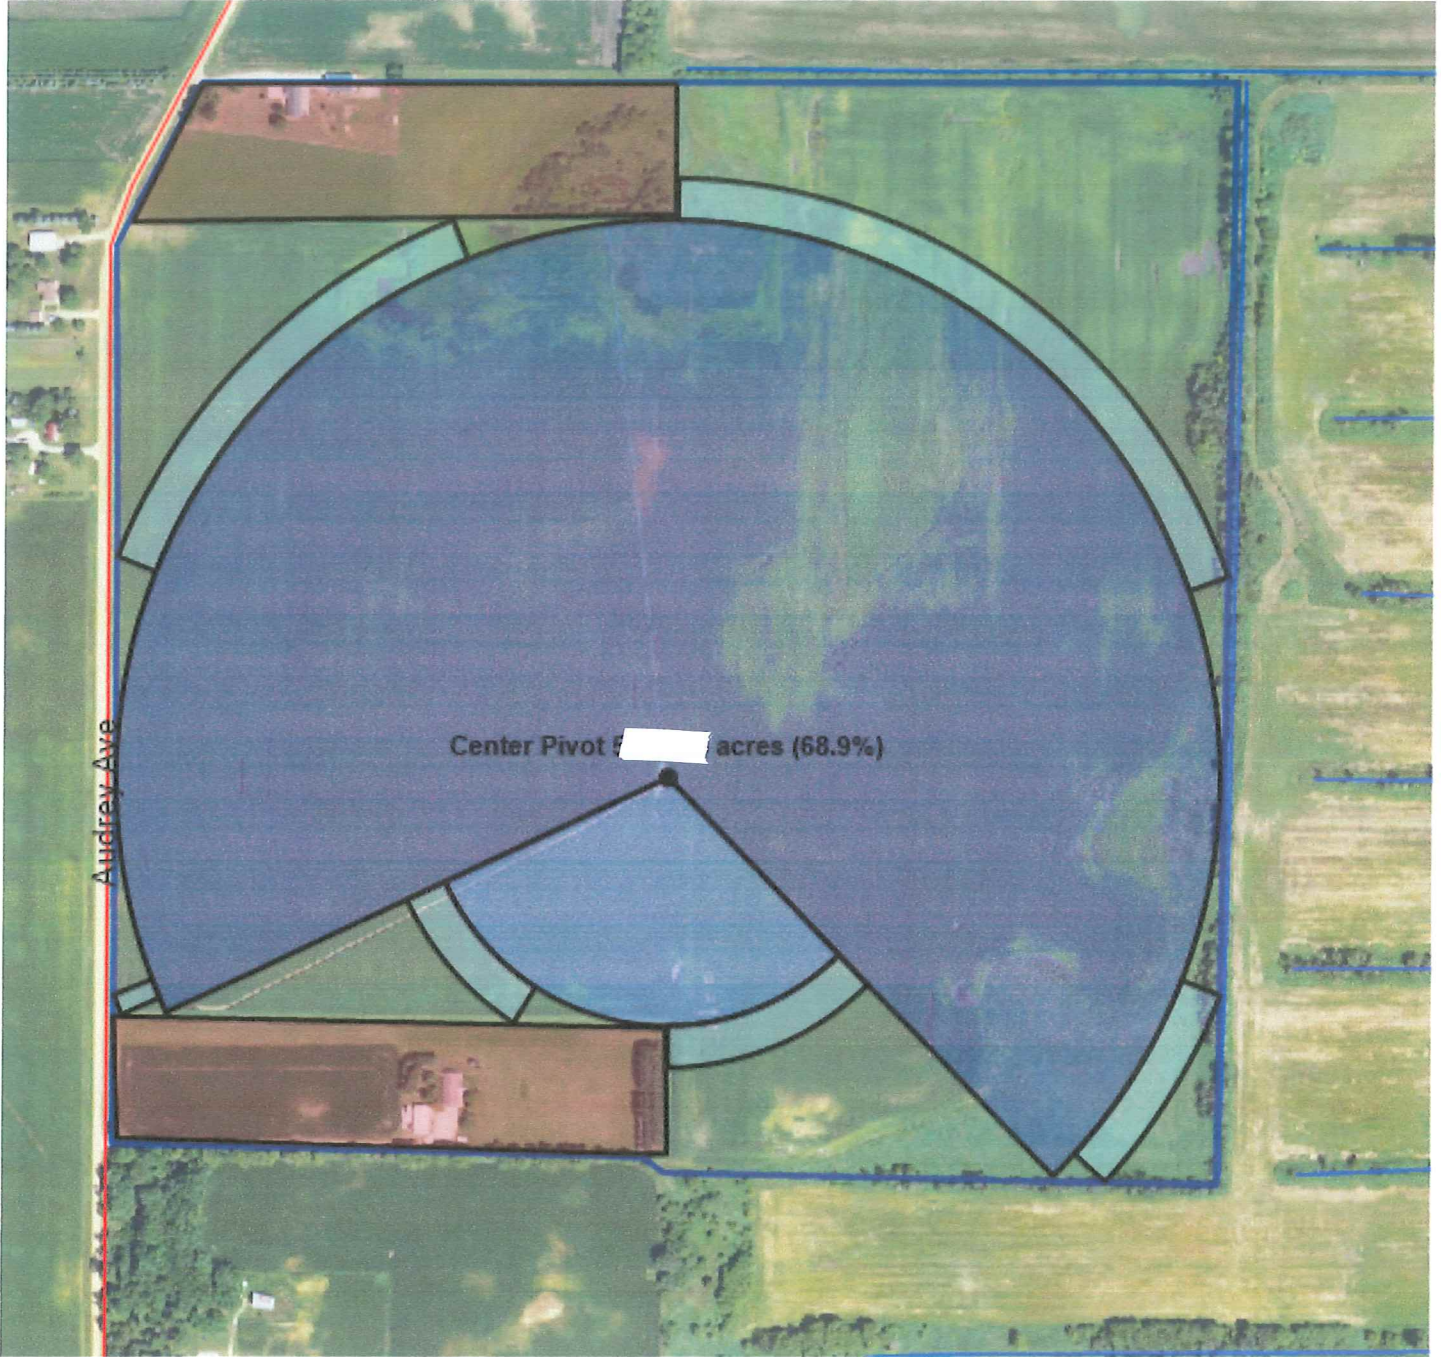

# KIMMES-BAUER IRRIGATION

22100 LILLEHEI AVE.  
HASTINGS, MN. 55033  
651-442-2143

Grower: GERSTER

88.3 Acres  
7.7 End Gun  

---

96.0 Acres

Detach 7.7 Acres  
Gun 2.0 Acres  

---

9.7  
96.0  

---

Total Wet 105.7 Acres