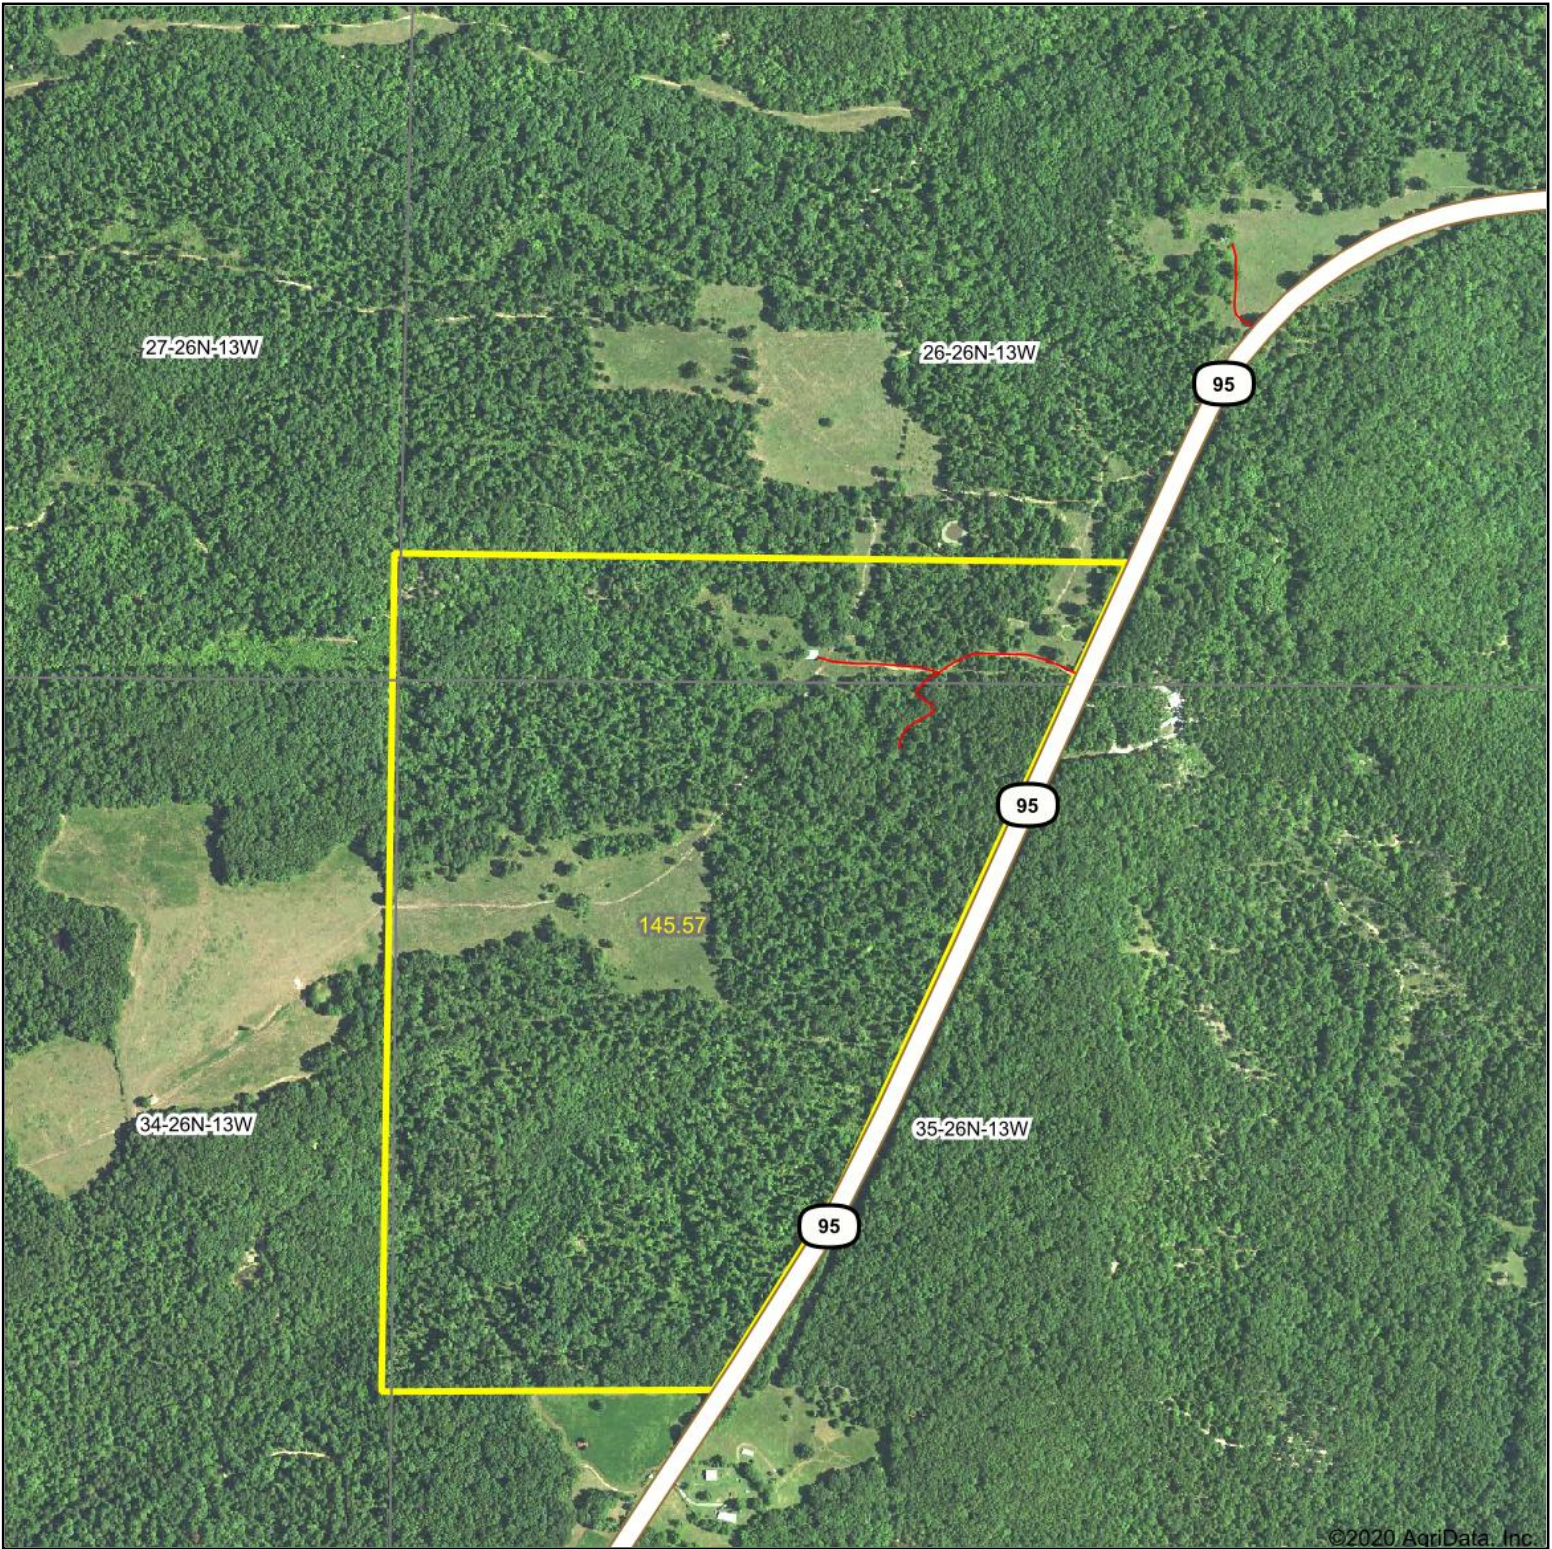

Aerial Map

©2020 AgriData, Inc.

LANDPROZ.COM
Agricultural & Recreational Real Estate / Auctions / Farm Management

Map Center: 36° 54' 0.92, -92° 20' 28.49

35-26N-13W
Douglas County
Missouri

9/11/2020

Maps Provided By: