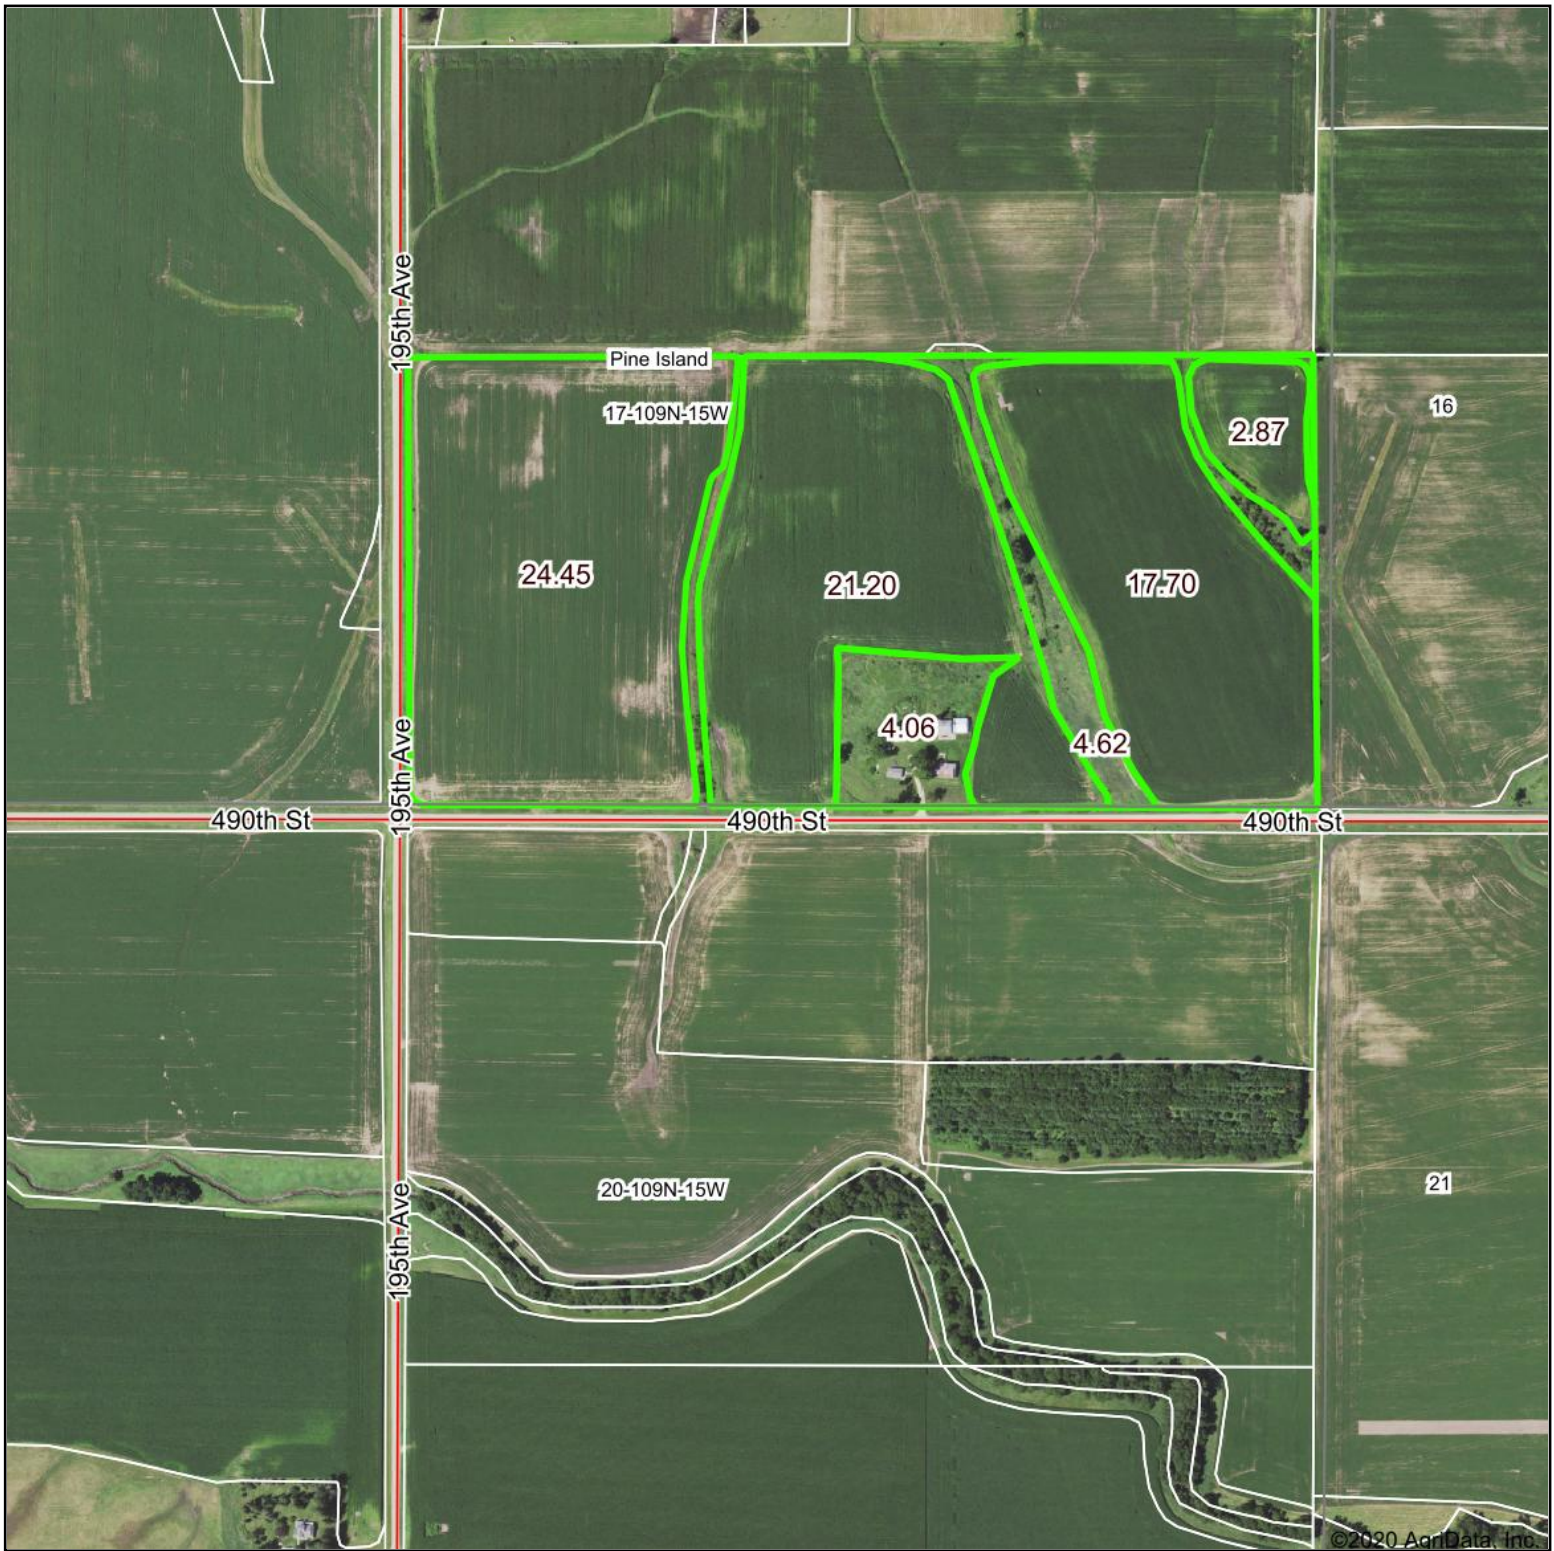

# Aerial Map

**LANDPROZ.COM**  
Agricultural & Recreational Real Estate / Auctions / Farm Management

Map Center: 44° 14' 20.1, -92° 38' 11.86

**17-109N-15W**  
**Goodhue County**  
**Minnesota**

Maps Provided By:  
 **surety**  
CUSTOMIZED ONLINE MAPPING  
© AgriData, Inc. 2020 www.AgriDataInc.com

7/24/2020